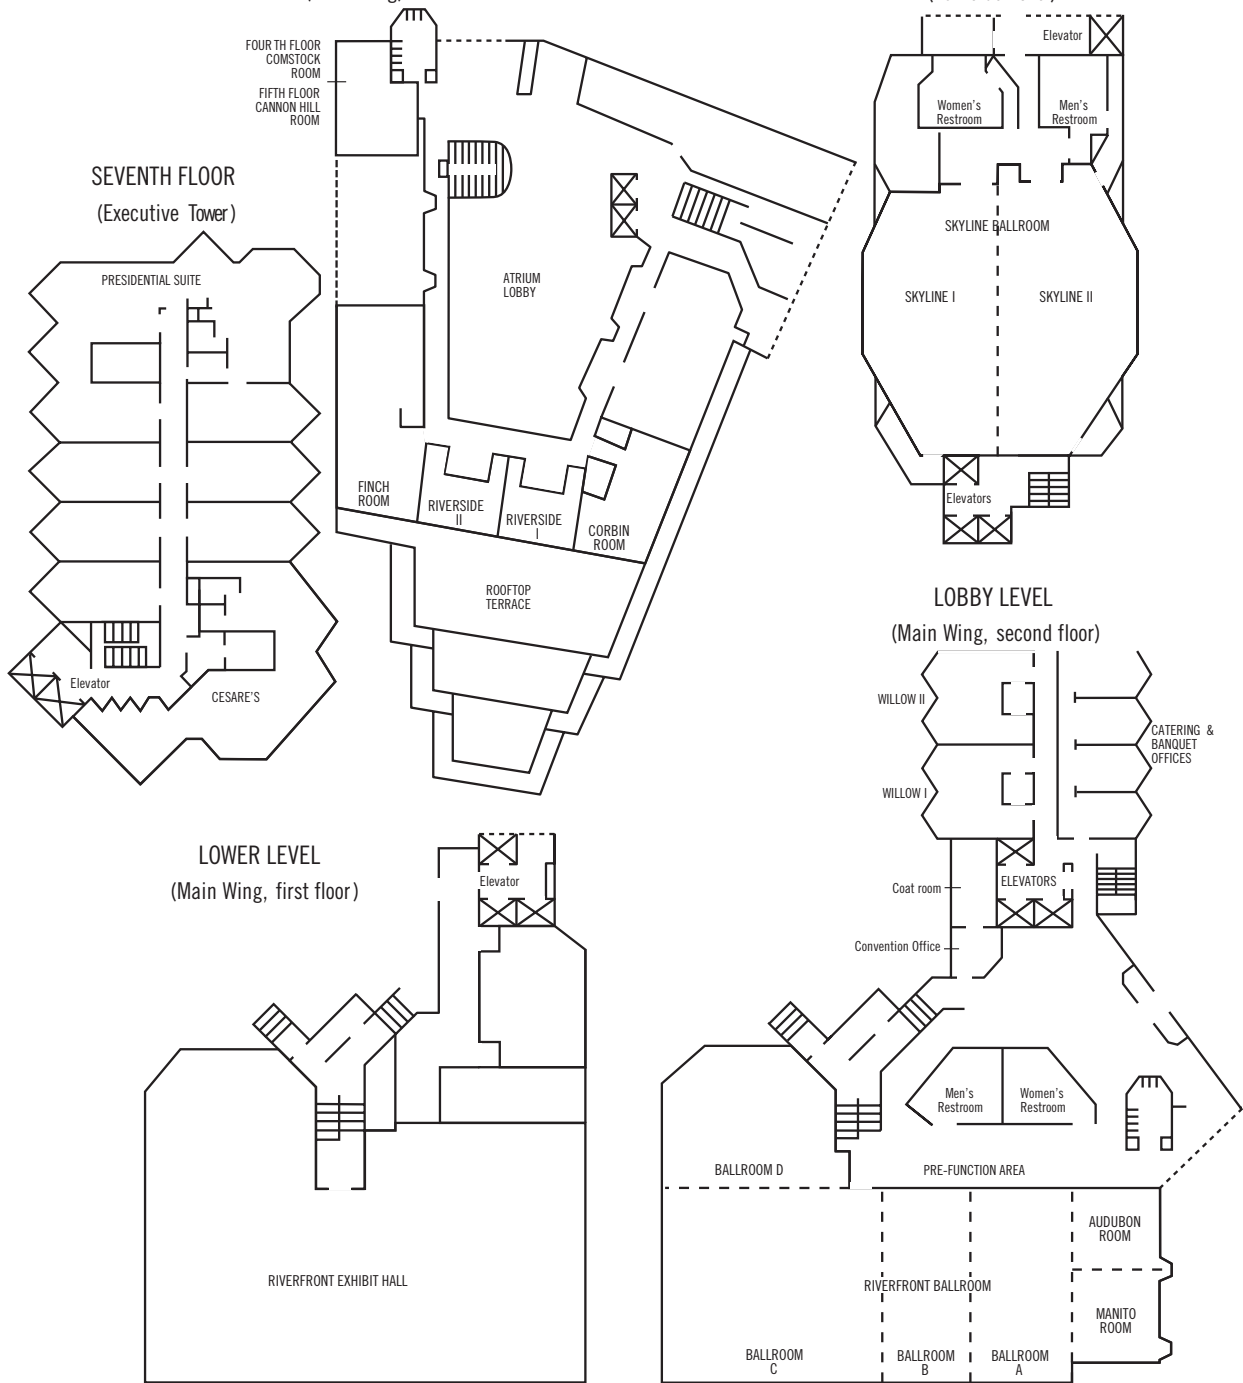

FOURTH FLOOR
(Main Wing)

FOURTH FLOOR
COMSTOCK
ROOM
FIFTH FLOOR
CANNON HILL
ROOM

SEVENTH FLOOR
(Executive Tower)

PRESIDENTIAL SUITE

ATRIUM LOBBY

FINCH ROOM

RIVERSIDE II

RIVERSIDE I

CORBIN ROOM

ROOFTOP TERRACE

LOWER LEVEL
(Main Wing, first floor)

RIVERFRONT EXHIBIT HALL

TWELFTH FLOOR
(Parkside Tower)

SKYLINE BALLROOM

SKYLINE I

SKYLINE II

LOBBY LEVEL
(Main Wing, second floor)

WILLOW II

WILLOW I

Coat room

Convention Office

CATERING &
BANQUET
OFFICES

Men's
Restroom

Women's
Restroom

BALLROOM D

PRE-FUNCTION AREA

AUDUBON
ROOM

RIVERFRONT BALLROOM

MANITO
ROOM

BALLROOM
C

BALLROOM
B

BALLROOM
A